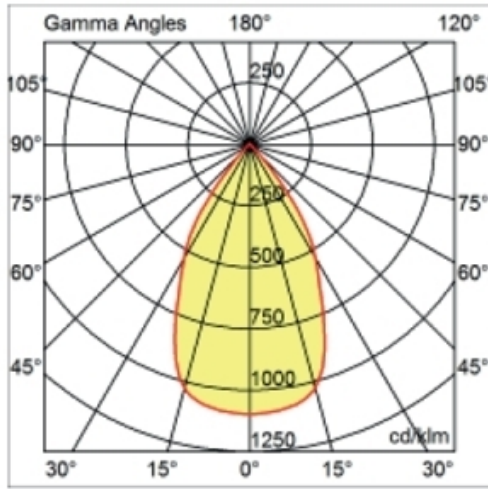

DIXIT RA11 RECESSED

A56032-

PROJECT	
TYPE	
SPECIFIER	
QUANTITY	
DATE	

RA 11 DIXIT LED SOFT 12W 1700 lm 3000K					R:100%		I.Max:1293 Cd/Kim				
H[m]	D[m]	Max lux	Med lux	Alpha=54°		H[m]	D[m]	Max lux	Med lux	Beta=54°	
1.00	1.02	1913	1003			1.00	1.02	1913	1003		
2.00	2.04	478	251			2.00	2.04	478	251		
3.00	3.06	213	111			3.00	3.06	213	111		
4.00	4.08	120	63			4.00	4.08	120	63		
5.00	5.10	77	40			5.00	5.10	77	40		

Dimming	DP	DV	
	Phase	0-10V	
Color Temperature	27K	30K	35K
	2700K	3000K	3500K

Order Example **K°**

L5XXXXXX-DV-30K

0-10V

3000K